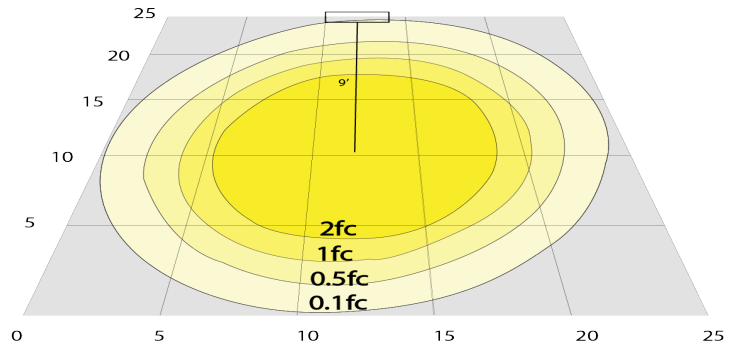

Phone: (877) 805-2252 | Fax: (877) 805-2252
www.westgatemfg.com

Photometrics: CRLC4-40W-MCTP-SA-D

BUG Rating: B1-U1-G0

20W 5000K, Area 25" x 25" Mounting Height: 9'

Other Views:

Hazel

CRLC-EGN-40W-MCTP-D

CRLC-TRM-4SA