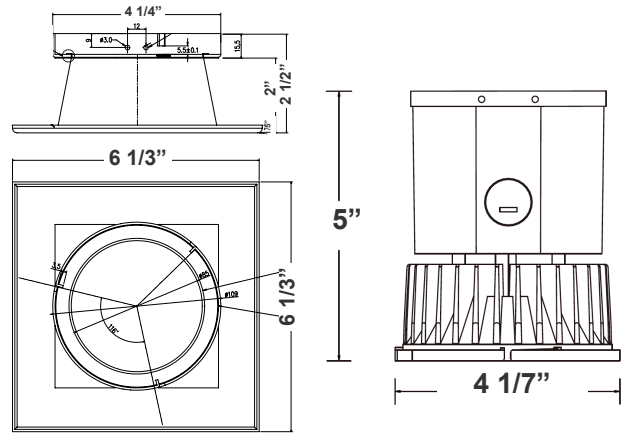

Note: _____ Type: _____

7 1/2"(H) X 6 1/3" (W)

Ideal for hotel, offices, retail outlets, restaurant, parking garages, conference room, education facilities and more.

Features

- 4" Haze & White Finish TRIM
- MCTP: The Switch Is On The Light Engine
- Mounting Options: Recessed
- 5-Year Warranty
- Lifespan: 50,000 hrs.

Technical Specifications

Electrical:

- Voltage: 120-277V AC 50/60Hz
- Wattage: 27W/34W/40W
- Power factor: >0.90
- Efficacy: 80 LPW

Mechanical:

- 4" Haze & White Finish TRIM
- Mounting Options: Recessed
- Temperature Rating: Designed To Operate In Temperatures 113°F
- Housing Not Required. Two Spring Clips To Hold The Fixture In Place
- No IC-Rated
- Suitable for Damp Locations
- 5-Year Warranty