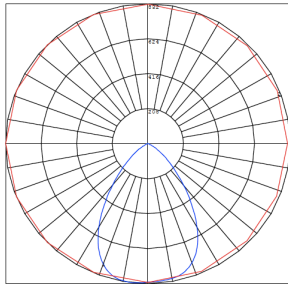

Phone: (877) 805-2252 | Fax: (877) 805-2252
www.westgatemfg.com

Photometrics: CRLC4-40W-MCTP-SA-D

BUG Rating: B1-U1-G0

20W 5000K, Area 25" x 25" Mounting Height: 9'

Other Views:

Hazel

CRLC-EGN-40W-MCTP-D

CRLC-TRM-4SA